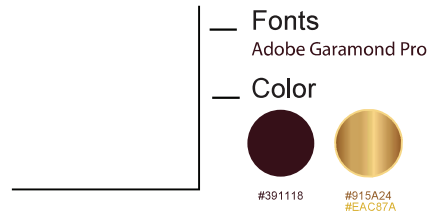

Cartoon Character

2D Background

Vector Art Portrait

Logo Design

Icon Design

Fonts
News706 BT Bold

Color

TICHKU TV