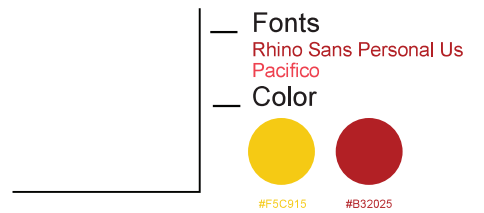

Cartoon Character

2D Background

Vector Art Portrait

Logo Design

Icon Design

Fonts
News706 BT Bold

Color

TICHKU TV