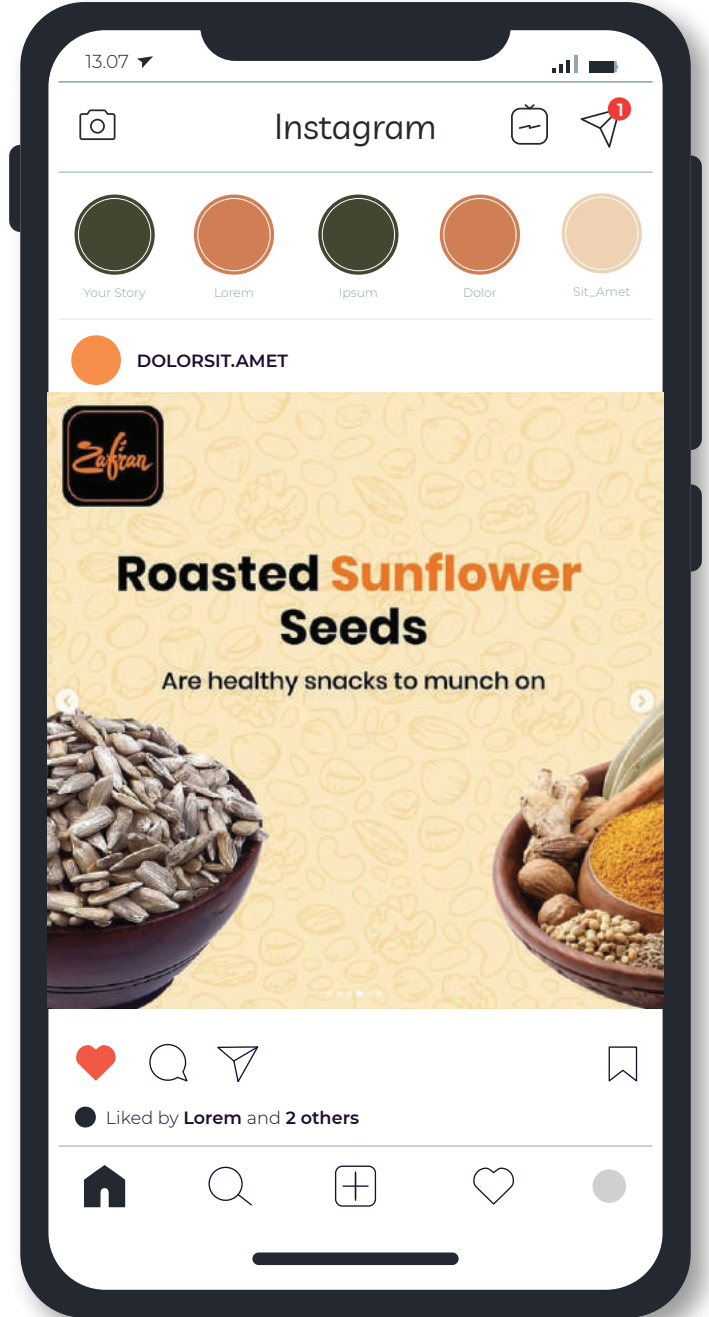

Cartoon Character

2D Background

Vector Art Portrait

Logo Design

Icon Design

Fonts
News706 BT Bold

Color

TICHKU TV

Sketches

7

Social Media Post

Slide App Post

Education Poster

6:22 PM

Unblast

Home Posts Videos Photos Community

Unblast
2 hrs · 🌐

Buckle up, because change is coming to WordPress
<http://unblast.com/color-schemes>

12

1 Share

Like Comment Share

Learn More

The thumbnail shows a smaller version of the MBA poster with a red background and white text. It includes the NMIMS logo, the text 'MBA DELIVERED IN DISTANCE & ONLINE MODE', 'Create Outcomes. Get Recognised. lead.', and an 'APPLY NOW' button. A woman holding a laptop is featured on the right side of the poster.