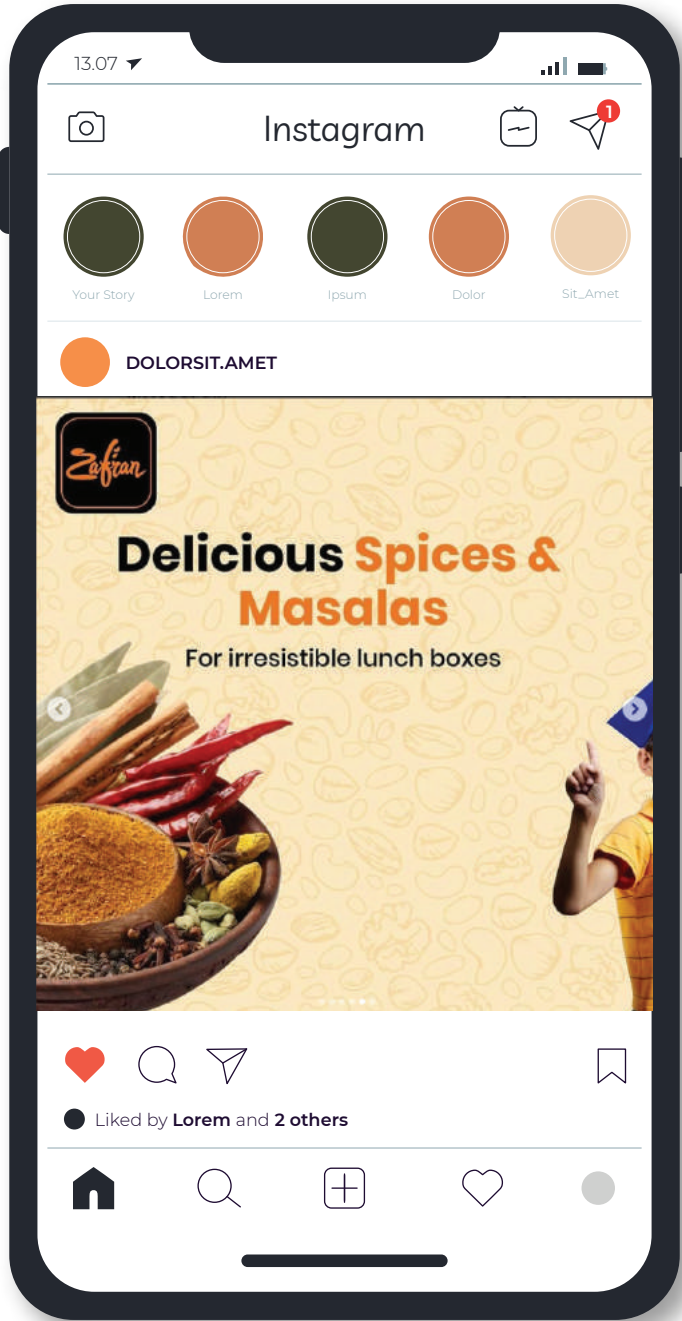

Sketches

7

Social Media Post

Slide App Post

Education Poster

6:22 PM

Unblast

Home Posts Videos Photos Community

Unblast
2 hrs · 🌐

Buckle up, because change is coming to WordPress
<http://unblast.com/color-schemes>

12

1 Share

Like Comment Share

Learn More

The thumbnail shows a smaller version of the MBA poster with a red background and white text. It includes the NMIMS logo, the text 'MBA DELIVERED IN DISTANCE & ONLINE MODE', 'Create Outcomes. Get Recognised. lead.', and an 'APPLY NOW' button. A woman holding a laptop is featured on the right side of the poster.